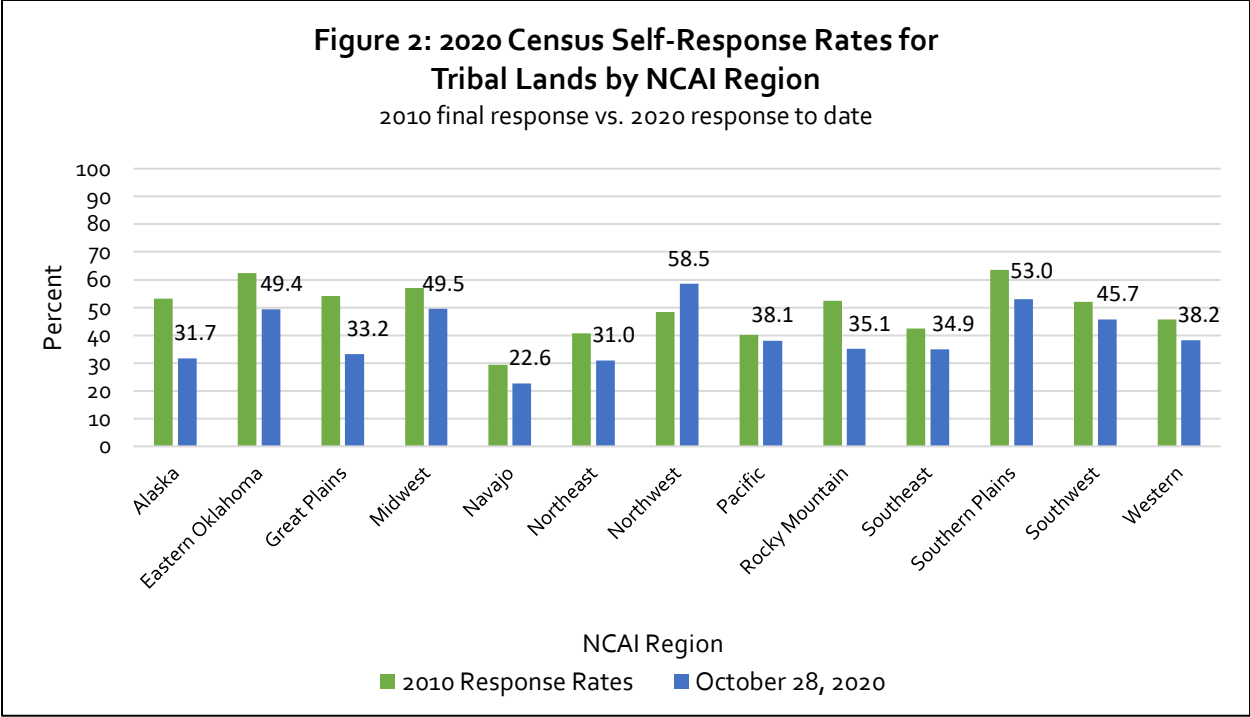

2020 Census Self-Response Rate Maps

Tribal nations can view 2020 Census self-response rates for their state, county, and tribal lands on the following maps of 2020 Census self-response rates:

U.S. Census Bureau 2020 Response Rates Map: <https://2020census.gov/en/response-rates.html>

Census Hard to Count 2020 Map: <https://www.censushardtocountmaps2020.us/>

To learn more about using these maps, view our instructional video:
<https://www.youtube.com/watch?v=HOKgsM6Enlw&feature=emb_title>