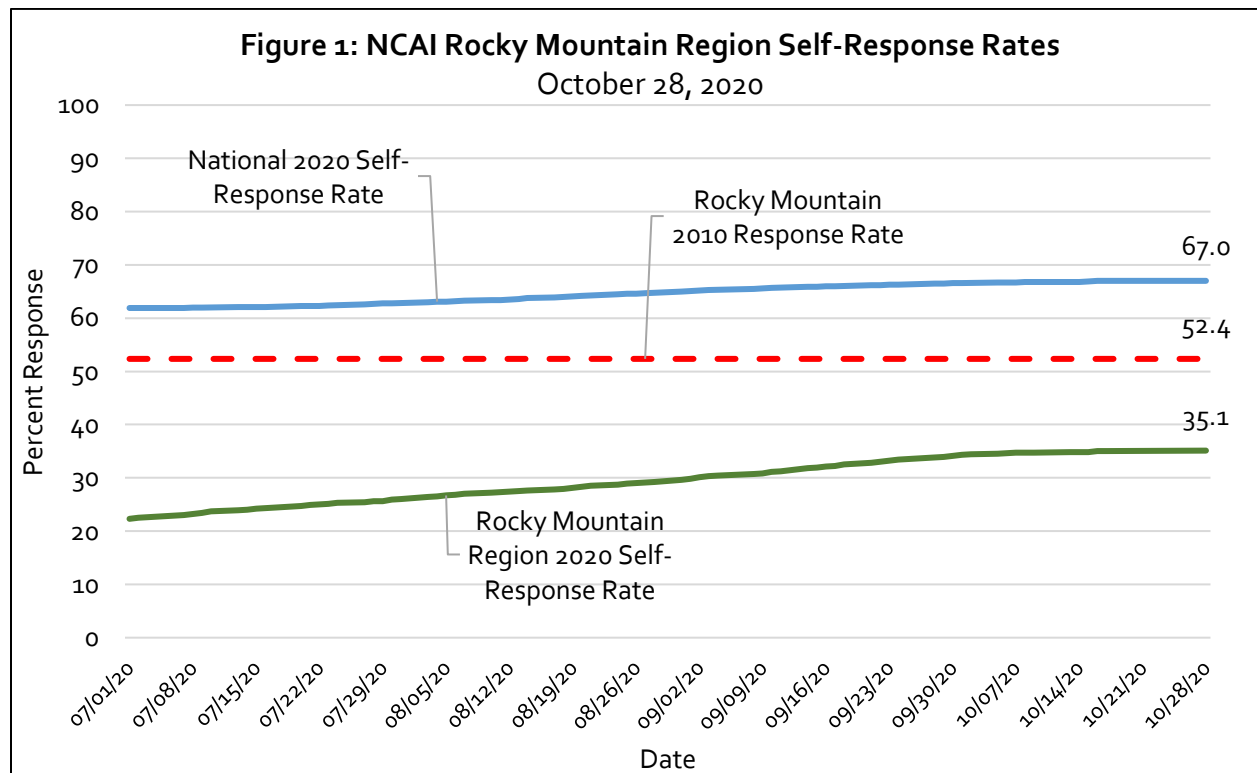

2020 Census Self-Response Rates - NCAI Region Profile

Rocky Mountain Region – 10/28/2020

2020 Census self-response rates are the percent of all households that have completed the 2020 Census form as of the date indicated. The 2020 Census self-response rates in this profile are downloaded from the U.S. Census Bureau for the tribal lands or geographies located in this National Congress of American Indians (NCAI) Region and are current as of the date of this report. While the goal is to achieve a 100 percent count, these profiles illustrate where the overall NCAI region and the tribal lands within the NCAI region are in terms of 2020 Census self-response rates compared to the 2010 Census final self-response rate and the current US national self-response date.

Enumeration ended on October 15, 2020. The U.S. Census Bureau released a self-response rate dataset for October 28, 2020. The dataset included updated tabulations from the final days of enumeration and mail in questionnaires postmarked on or before October 15, 2020.

Figure 1 shows 2020 Census self-response rates for tribal lands in the NCAI Rocky Mountain Region compared to the 2020 Census U.S. national response rate since July 1, 2020.

While the 2020 Census self-response rates were increasing for the NCAI Rocky Mountain Region, the latest result (35.1 percent) is a 0.6 percent increase from the previous update on October 14, 2020 and is over 30 percent lower than the 2020 national response rate. From July 1, 2020 to the most recent October 28, 2020 dataset, the NCAI Rocky Mountain Region saw a 57.4 percent increase in enumeration self-response, from 22.3 percent to 35.1 percent.